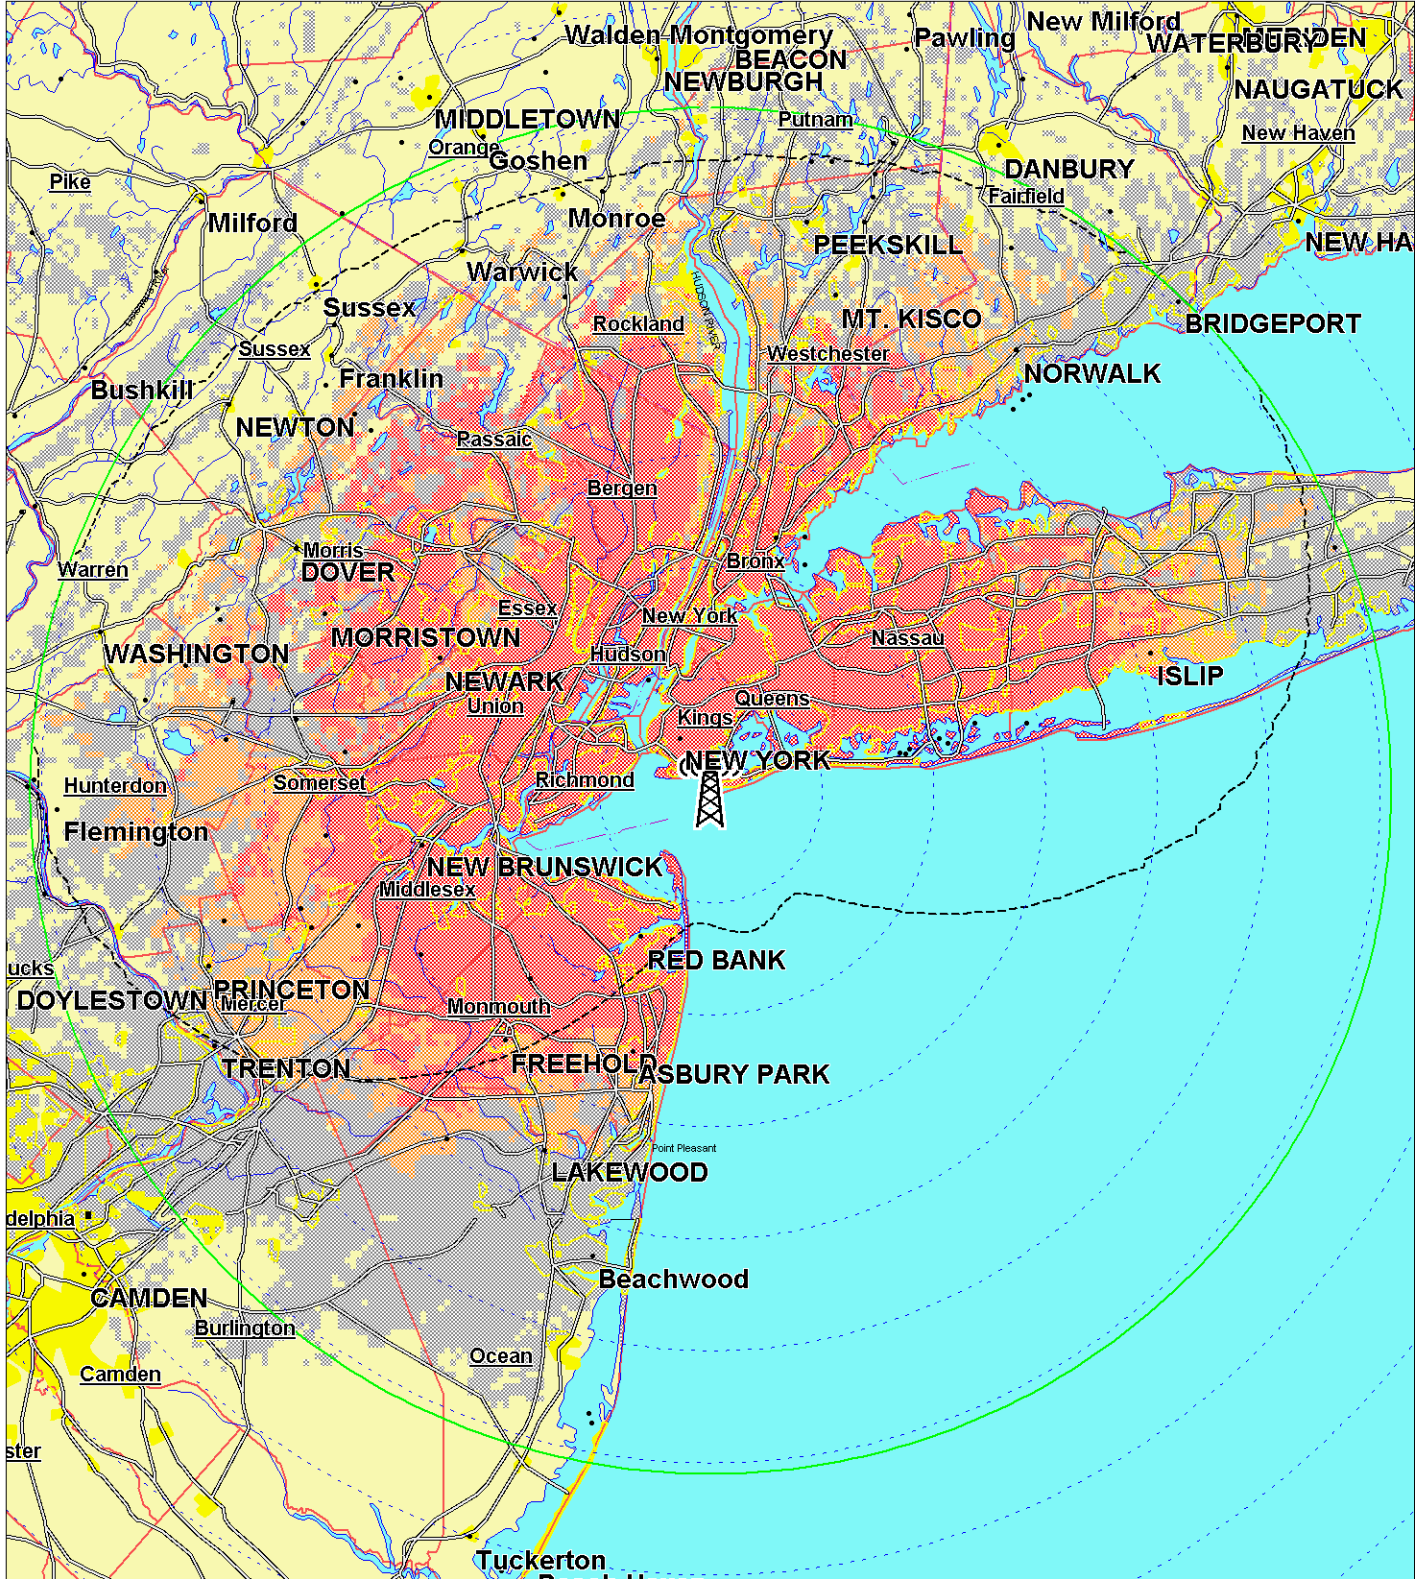

# A/D TECHNOLOGIES, INC

Technical Services

FCC (50,50) Over Terrain

**W???-TV**  
**LAT 40.33.18**  
**LON -73.56.11**  
**FREQ 181.24 Mhz**

**Contours (dBu)**

- 77
- 71
- 56

Sample Date: 5/28/2003

**Dashed Pattern = Free Space Pattern**  
**Green Circle = Radio Horizon**